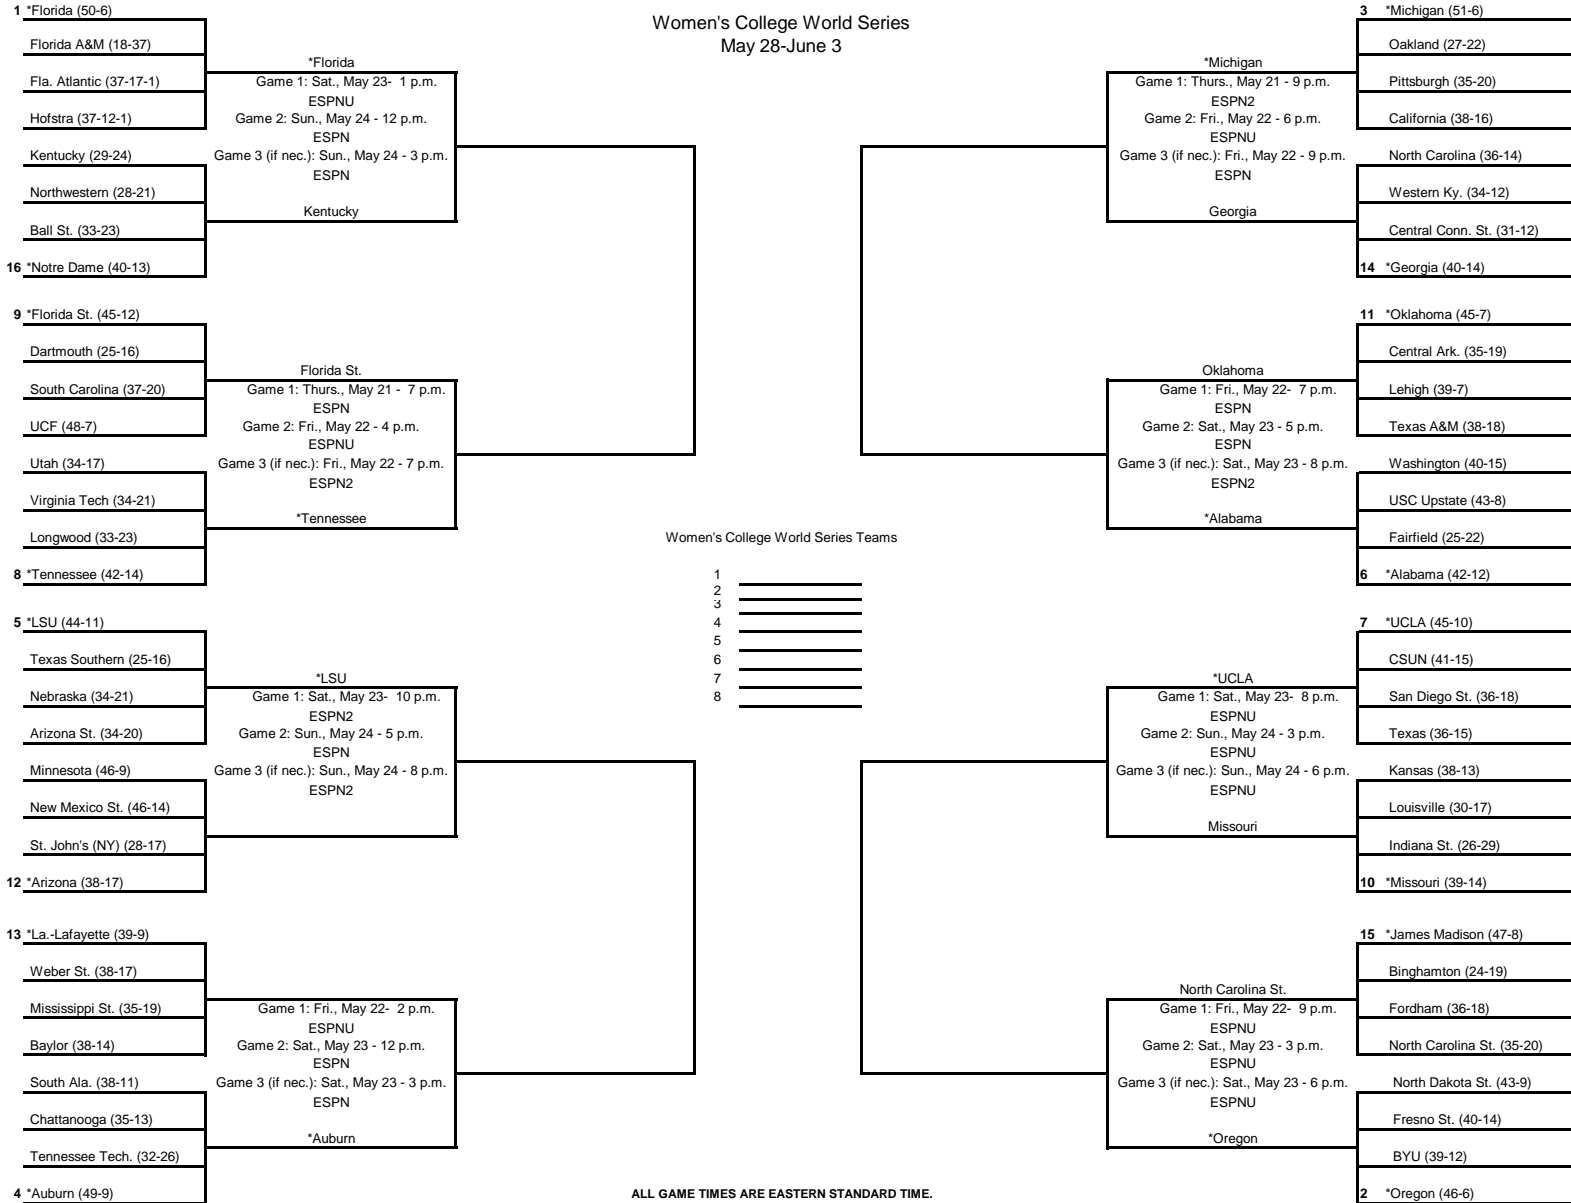

# 2015 NCAA Division I SOFTBALL CHAMPIONSHIP

**REGIONALS**  
May 15-17

**SUPER REGIONALS**  
May 21-24

**SUPER REGIONALS**  
May 21-24

**REGIONALS**  
May 15-17

ALL GAME TIMES ARE EASTERN STANDARD TIME.  
All ESPN games are also available on WatchESPN.